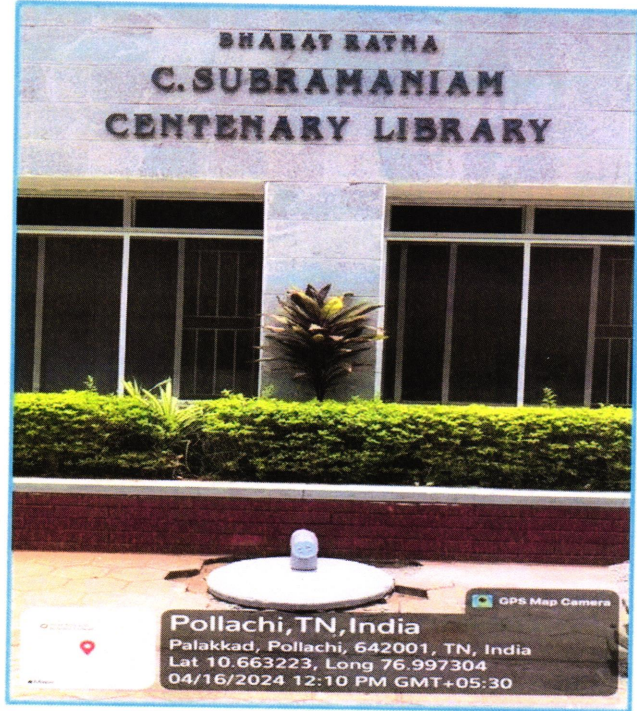

Nallamuthu Gounder Mahalingam College

(An Autonomous Institution, Affiliated to Bharathiar University)
90, Palghat Road, Pollachi - 642001, Coimbatore, Tamil Nadu, India.
95th Rank in NIRF – 2023 among Colleges in India.

'C' BLOCK