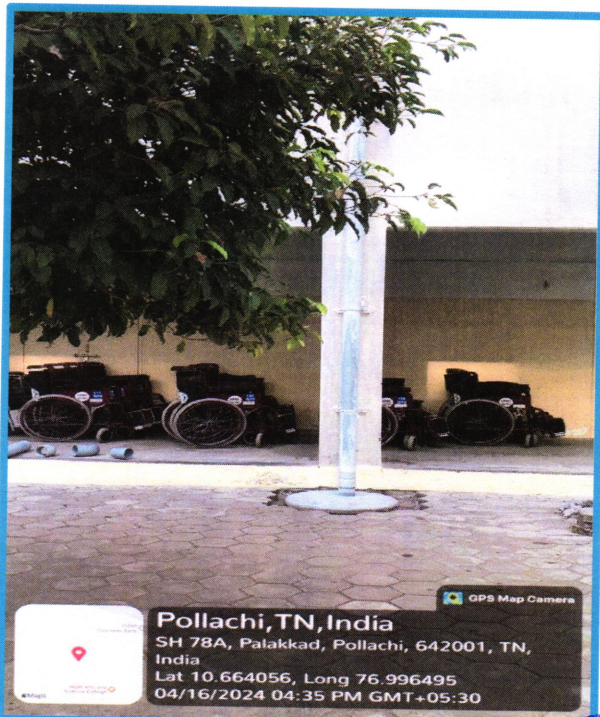

'D' BLOCK

Rain Water Trench Drain