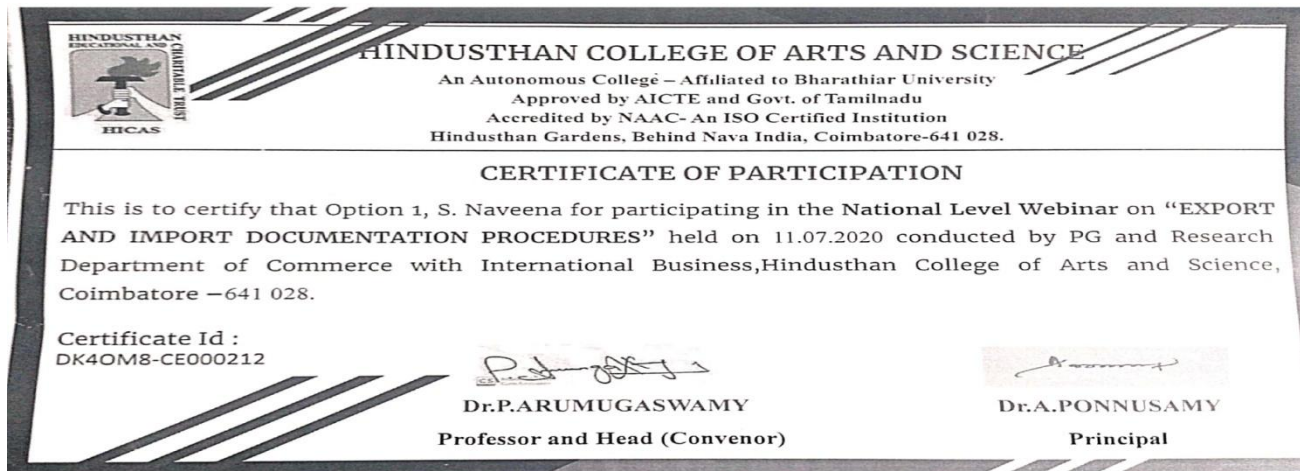

Nallamuthu Gounder Mahalingam College

(An Autonomous Institution, Affiliated to Bharathiar University)

90, Palghat Road, Pollachi - 642001, Coimbatore, Tamil Nadu, India.

95th Rank in NIRF -2023 - Among Colleges in India.

M.Com (International Business)