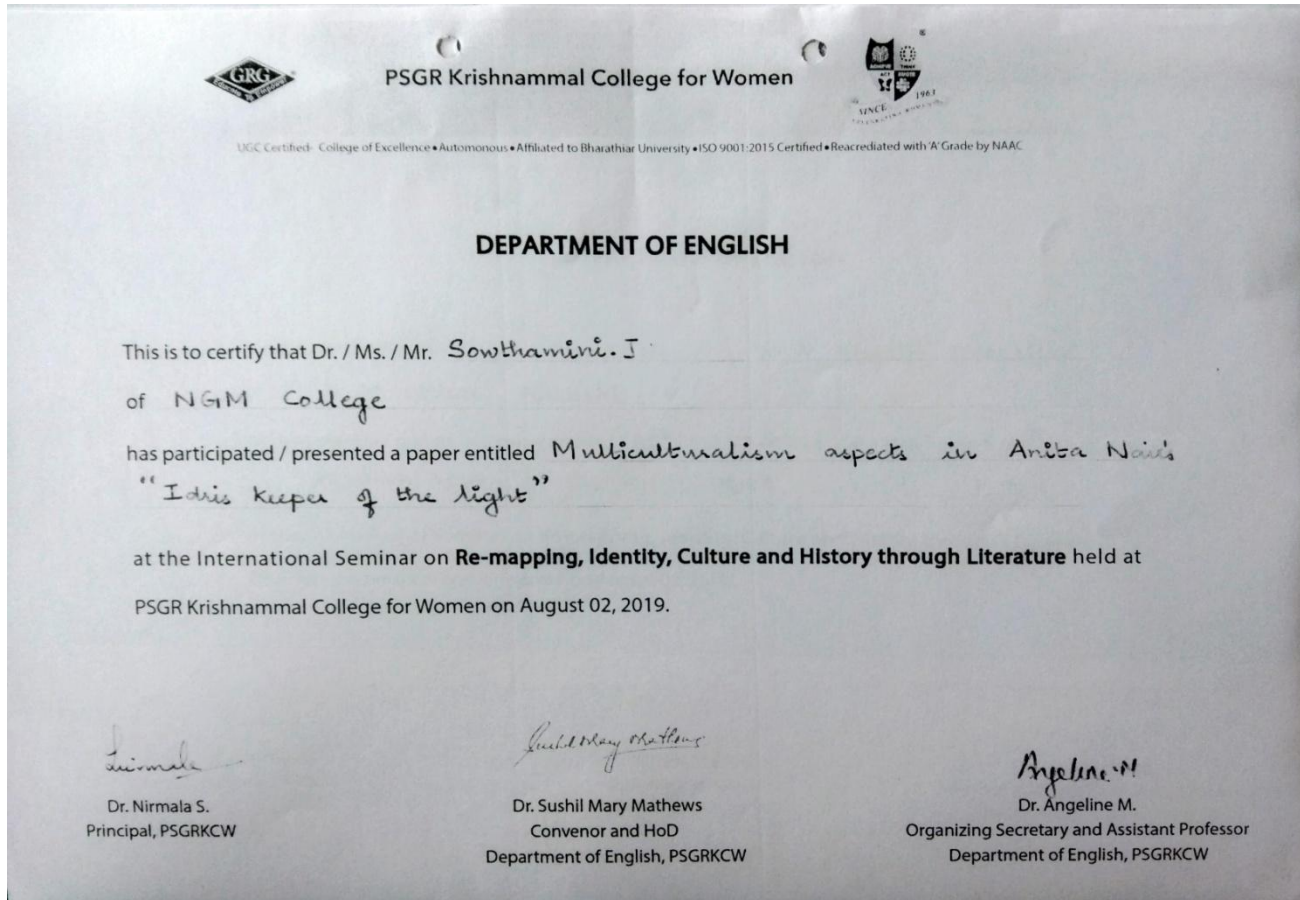

Nallamuthu Gounder Mahalingam College

(An Autonomous Institution, Affiliated to Bharathiar University)

90, Palghat Road, Pollachi - 642001, Coimbatore, Tamil Nadu, India.

95th Rank in NIRF -2023 - Among Colleges in India.