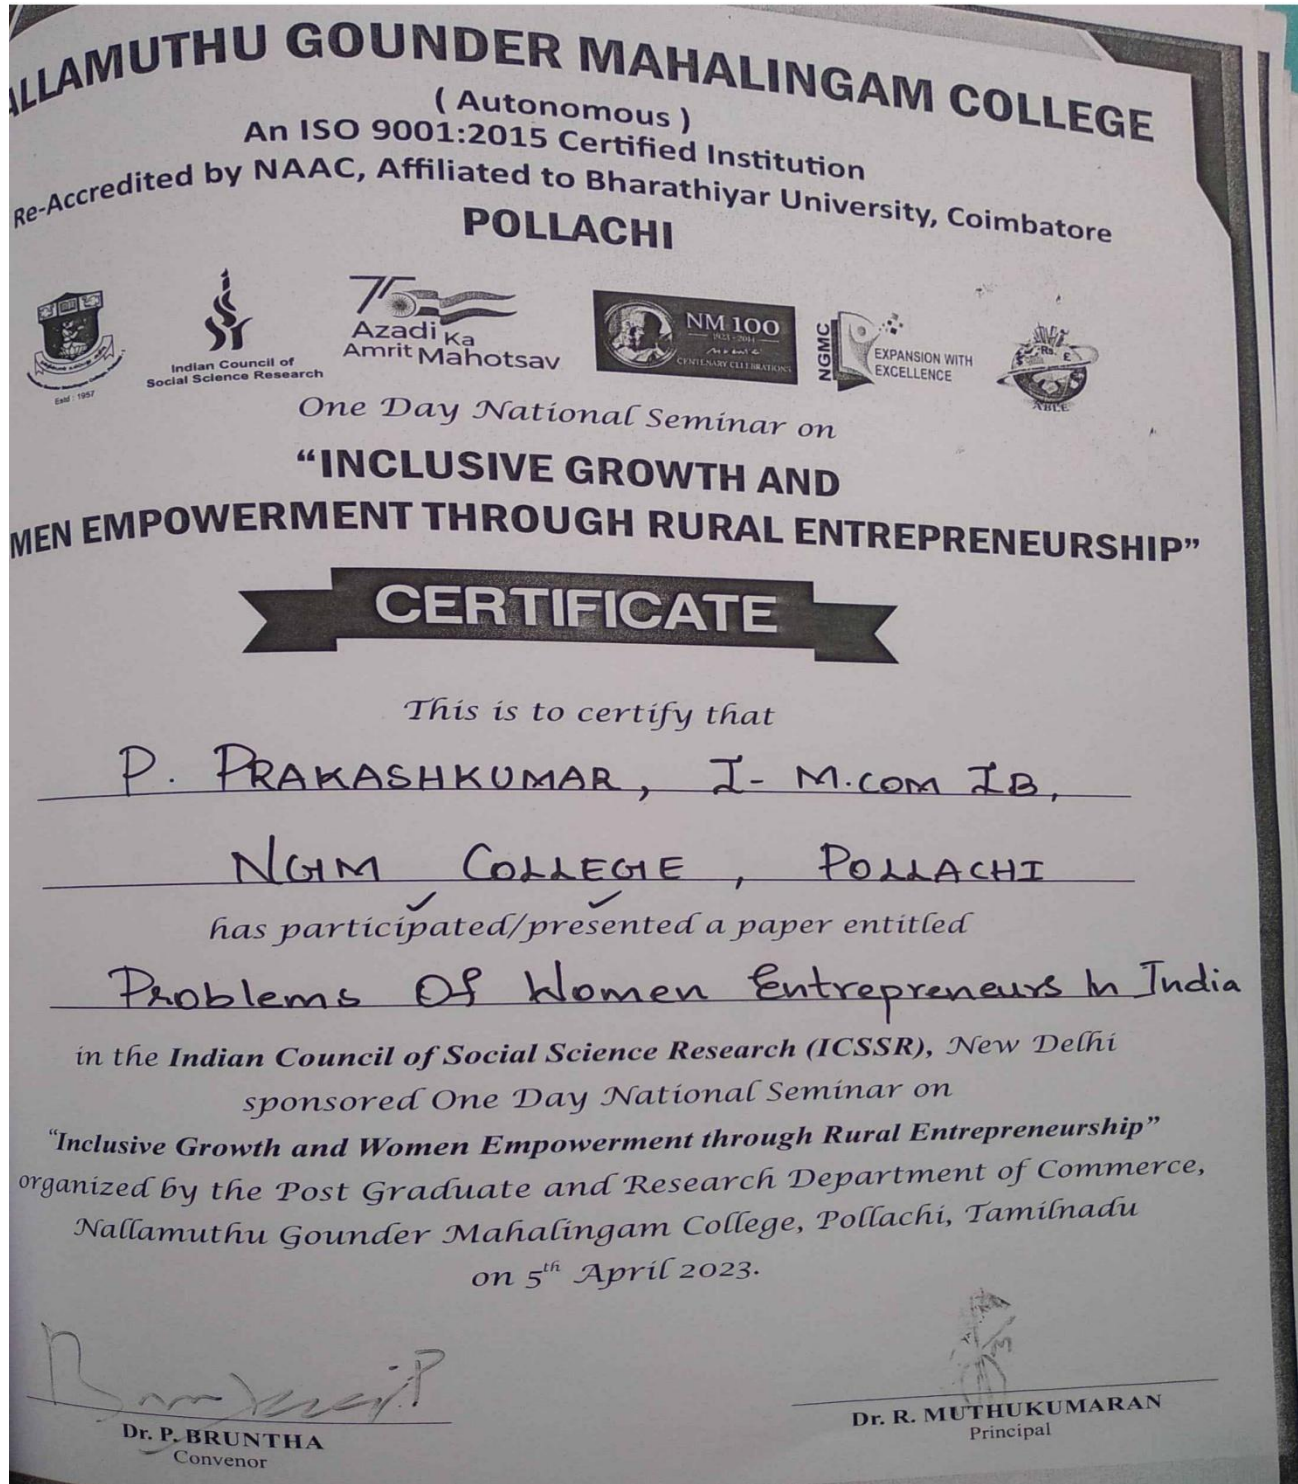

NallamuthuGounderMahalingam College

(An Autonomous Institution, Affiliated to Bharathiar University)

90,PalghatRoad,Pollachi -642001,Coimbatore, Tamil Nadu, India.

95th Rank in NIRF –2023 - Among Colleges in India.