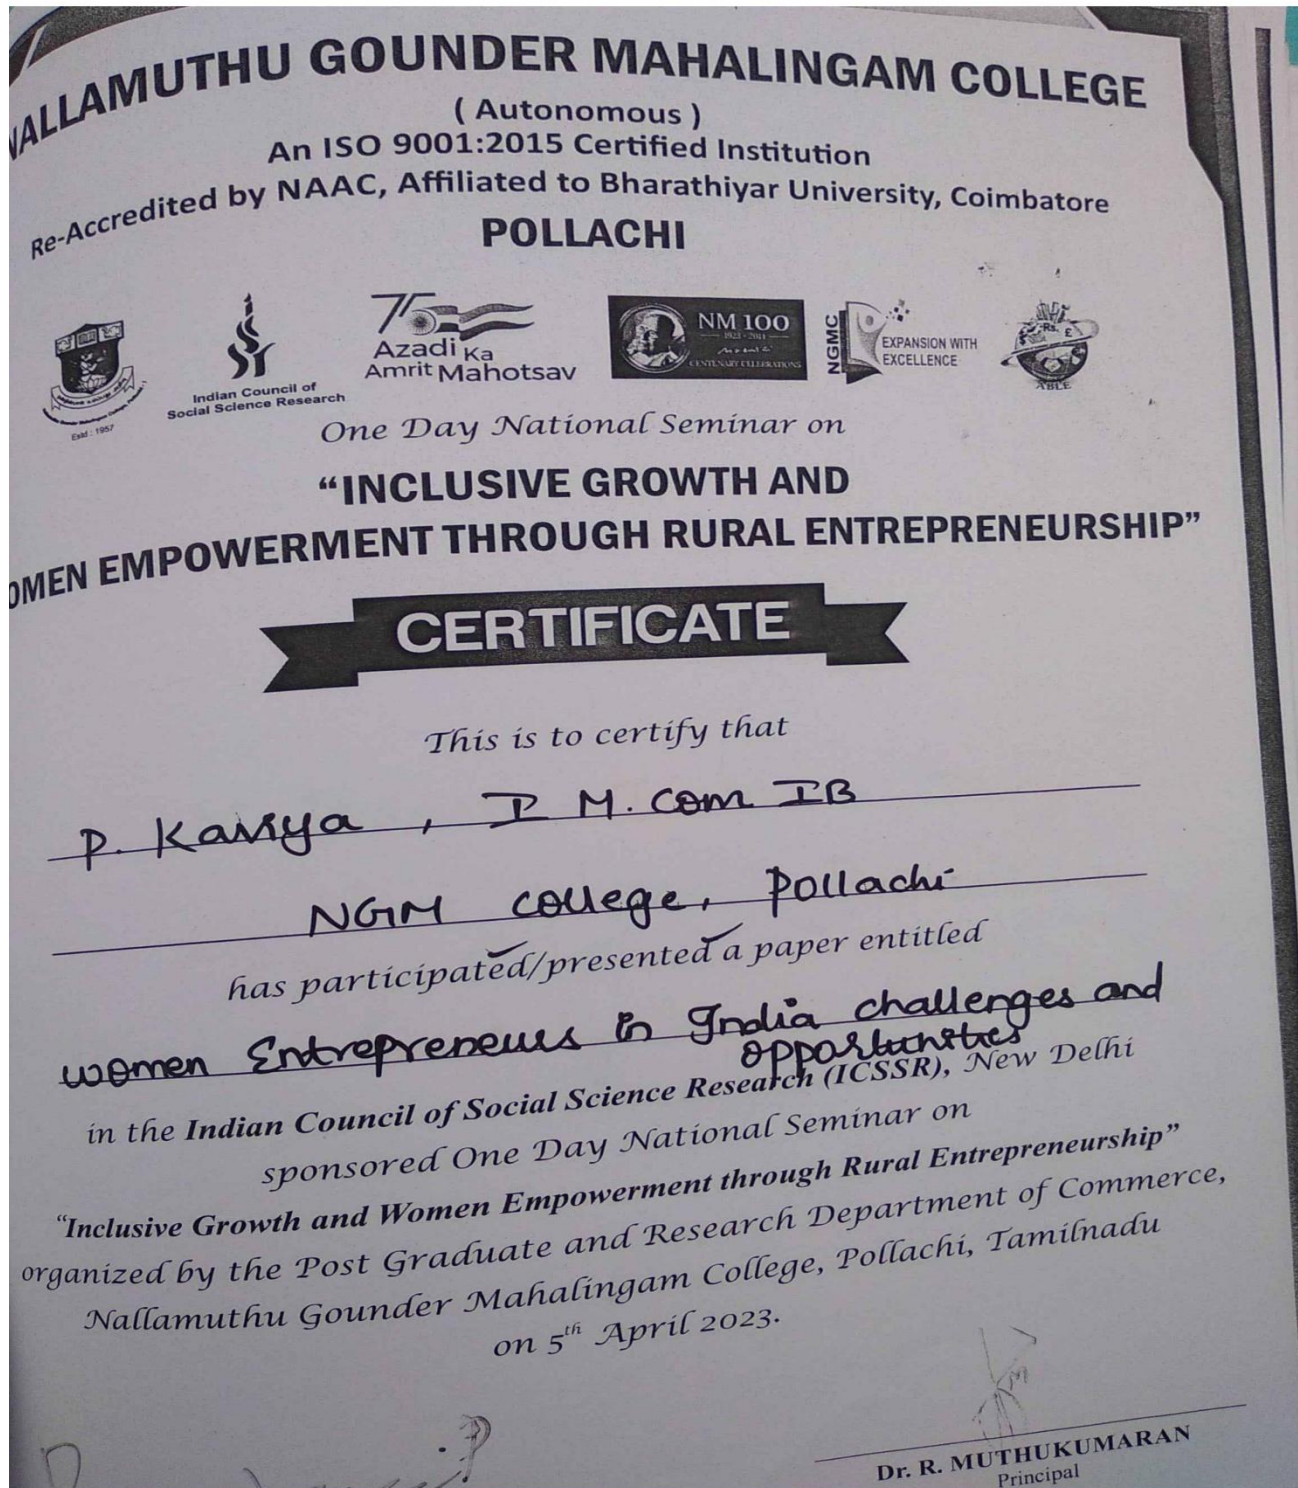

NallamuthuGounderMahalingam College

(An Autonomous Institution, Affiliated to Bharathiar University)

90,PalghatRoad,Pollachi -642001,Coimbatore, Tamil Nadu, India.

95th Rank in NIRF –2023 - Among Colleges in India.