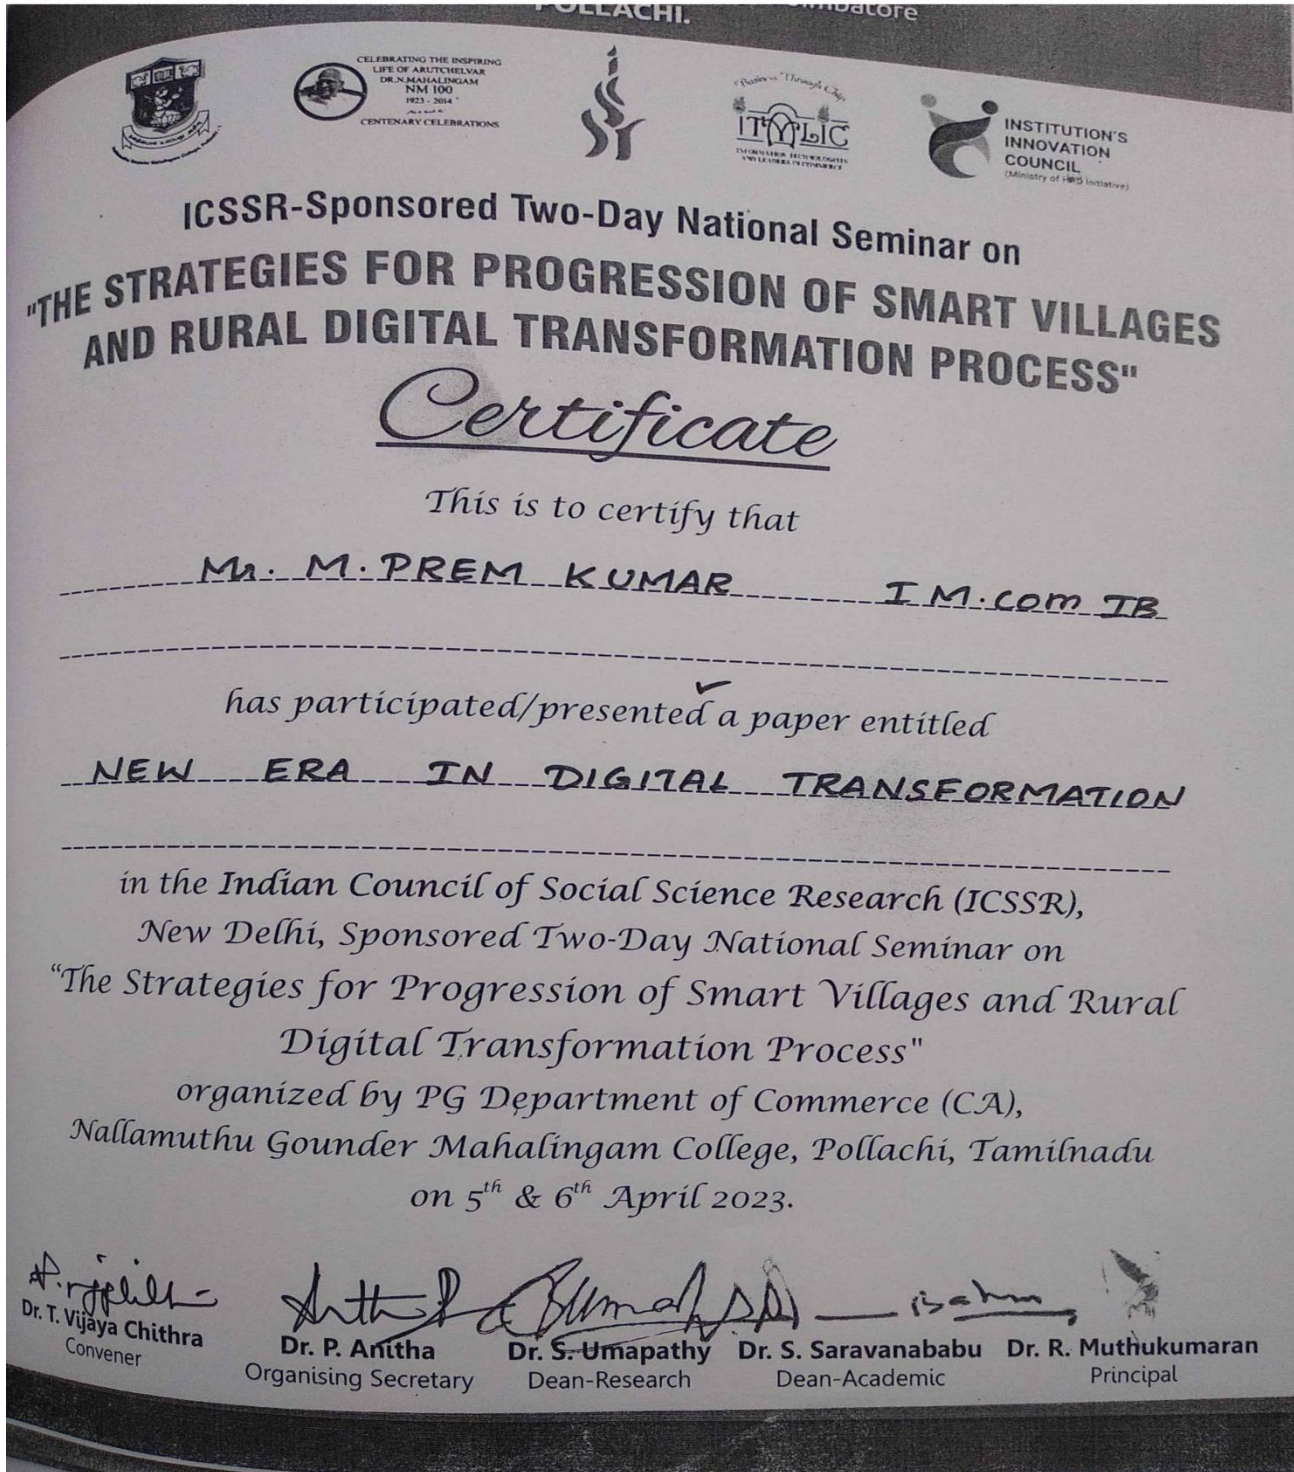

NallamuthuGounderMahalingam College

(An Autonomous Institution, Affiliated to Bharathiar University)

90, Palghat Road, Pollachi - 642001, Coimbatore, Tamil Nadu, India.

95th Rank in NIRF -2023 - Among Colleges in India.