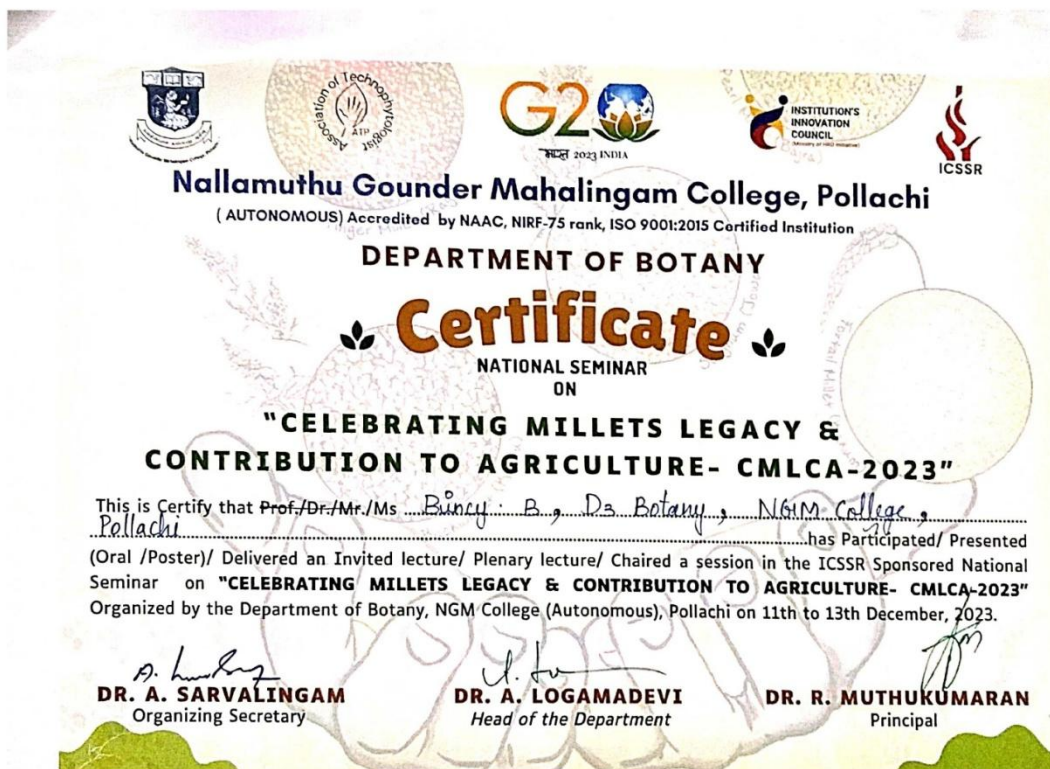

NallamuthuGounderMahalingam College

(An Autonomous Institution, Affiliated to Bharathiar University)

90, Palghat Road, Pollachi - 642001, Coimbatore, Tamil Nadu, India.

95th Rank in NIRF -2023 - Among Colleges in India.