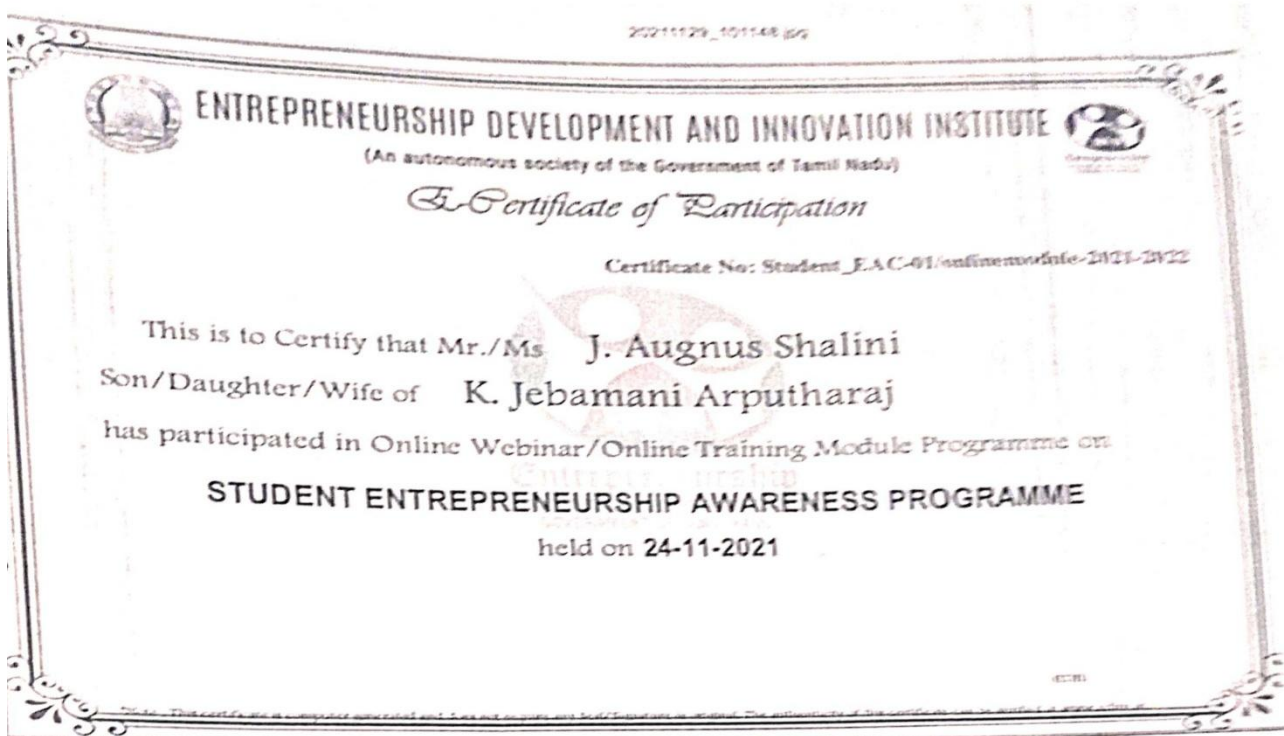

NallamuthuGounderMahalingam College

(An Autonomous Institution, Affiliated to Bharathiar University)

90, Palghat Road, Pollachi - 642001, Coimbatore, Tamil Nadu, India.

95th Rank in NIRF -2023 - Among Colleges in India.