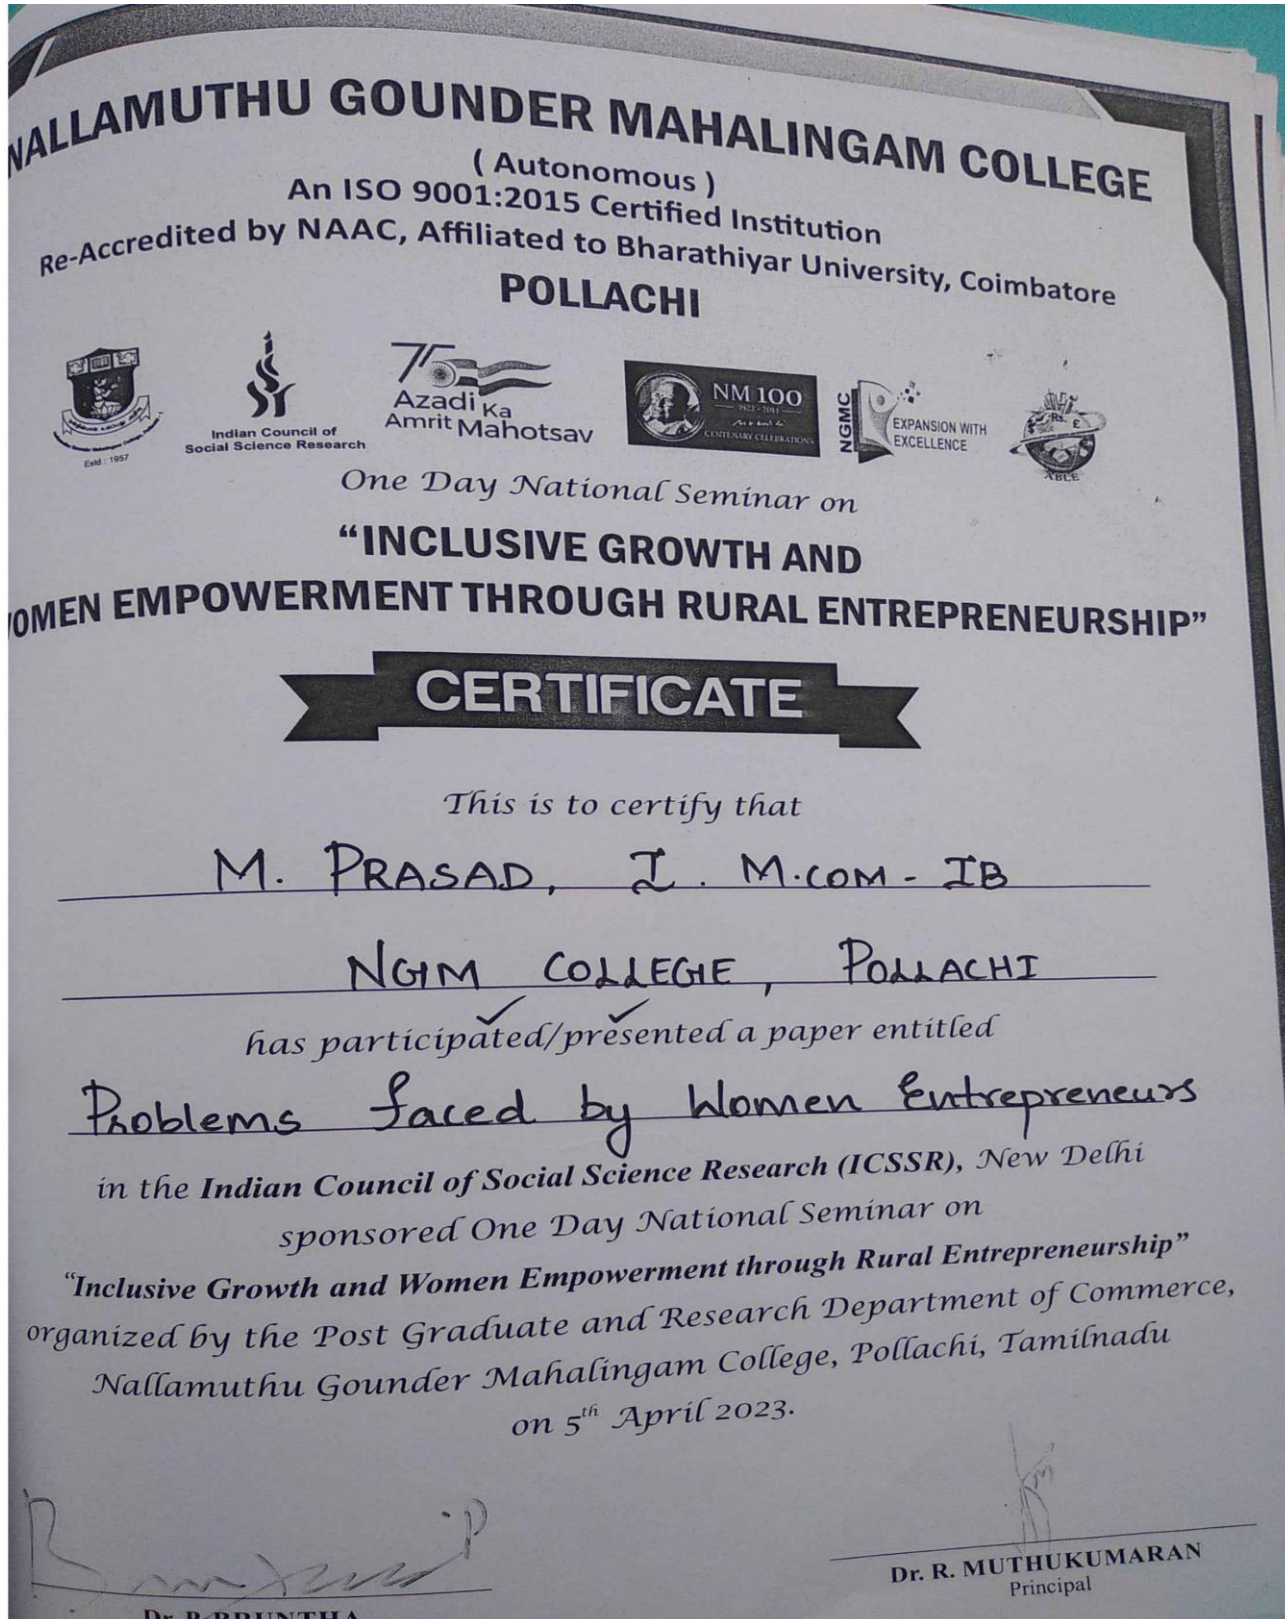

NallamuthuGounderMahalingam College

(An Autonomous Institution, Affiliated to Bharathiar University)

90, Palghat Road, Pollachi - 642001, Coimbatore, Tamil Nadu, India.

95th Rank in NIRF -2023 - Among Colleges in India.