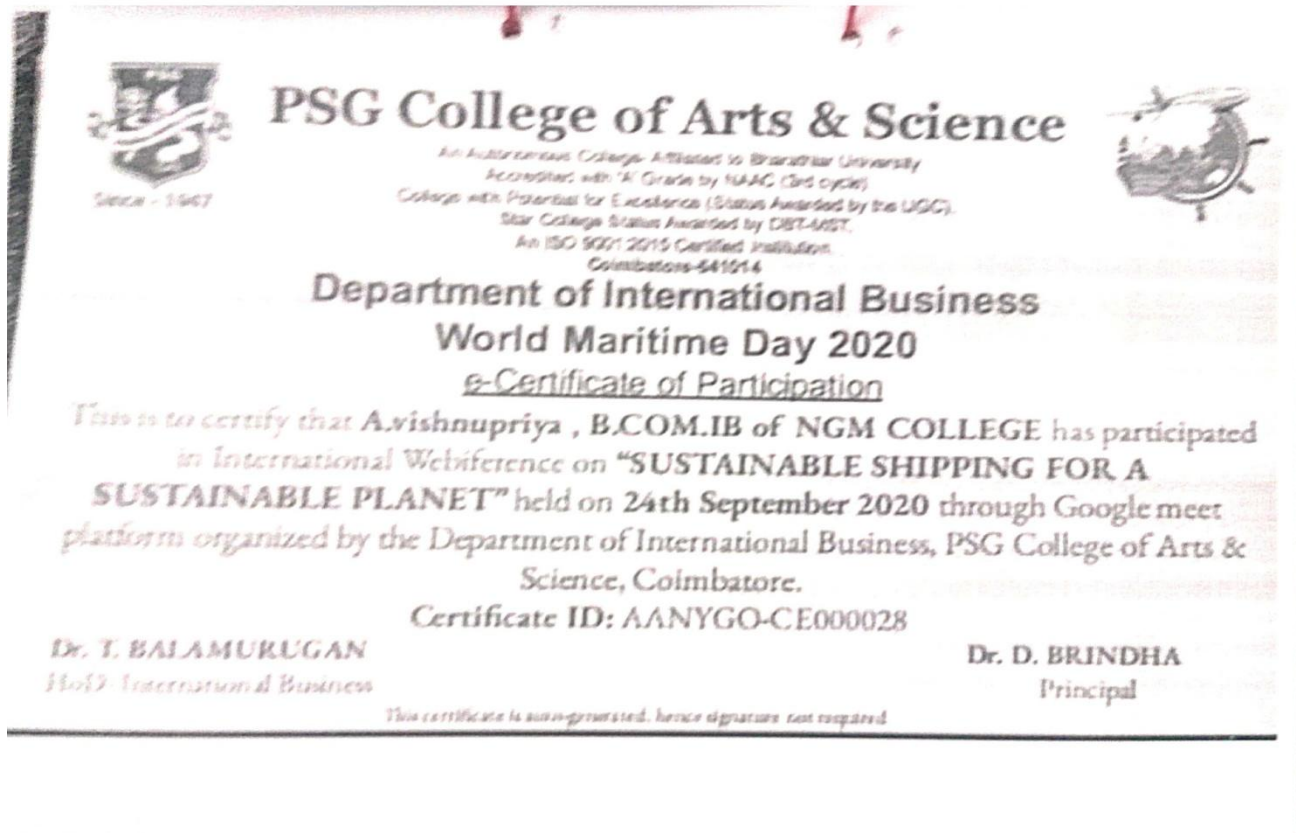

Nallamuthu Gounder Mahalingam College

(An Autonomous Institution, Affiliated to Bharathiar University)

90, Palghat Road, Pollachi - 642001, Coimbatore, Tamil Nadu, India.

95th Rank in NIRF -2023 - Among Colleges in India.