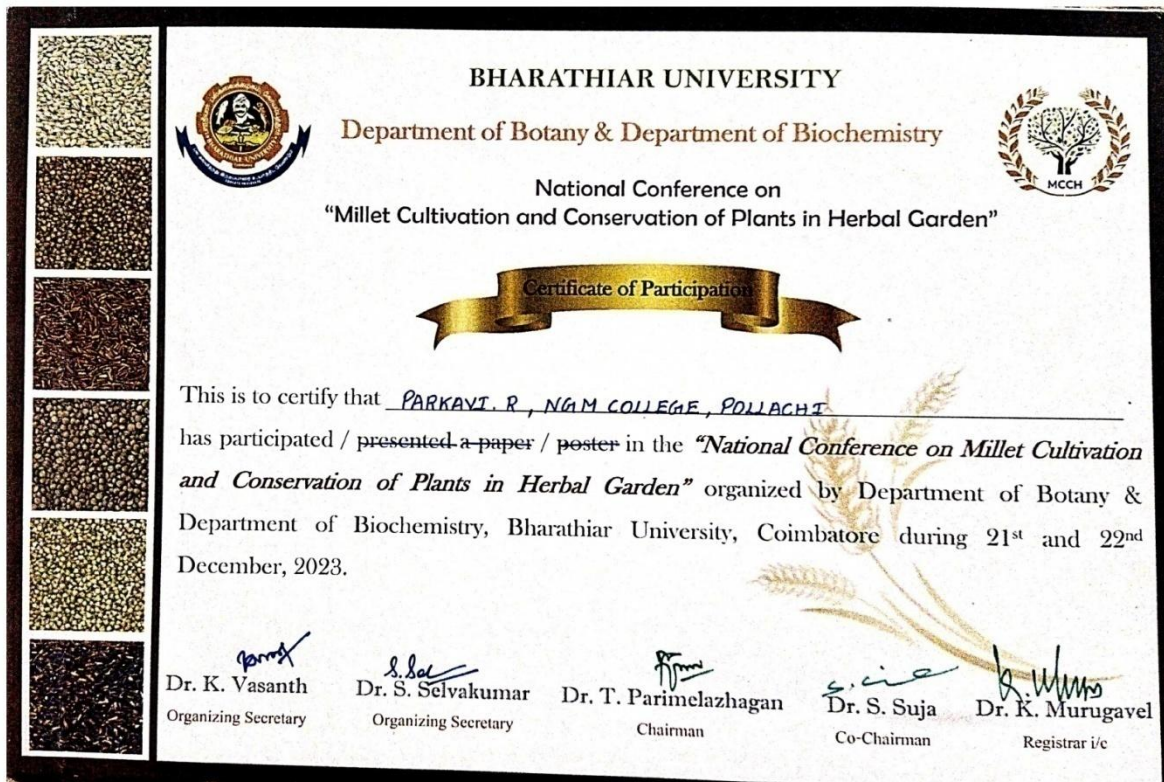

NallamuthuGounderMahalingam College

(An Autonomous Institution, Affiliated to Bharathiar University)

90, Palghat Road, Pollachi - 642001, Coimbatore, Tamil Nadu, India.

95th Rank in NIRF -2023 - Among Colleges in India.