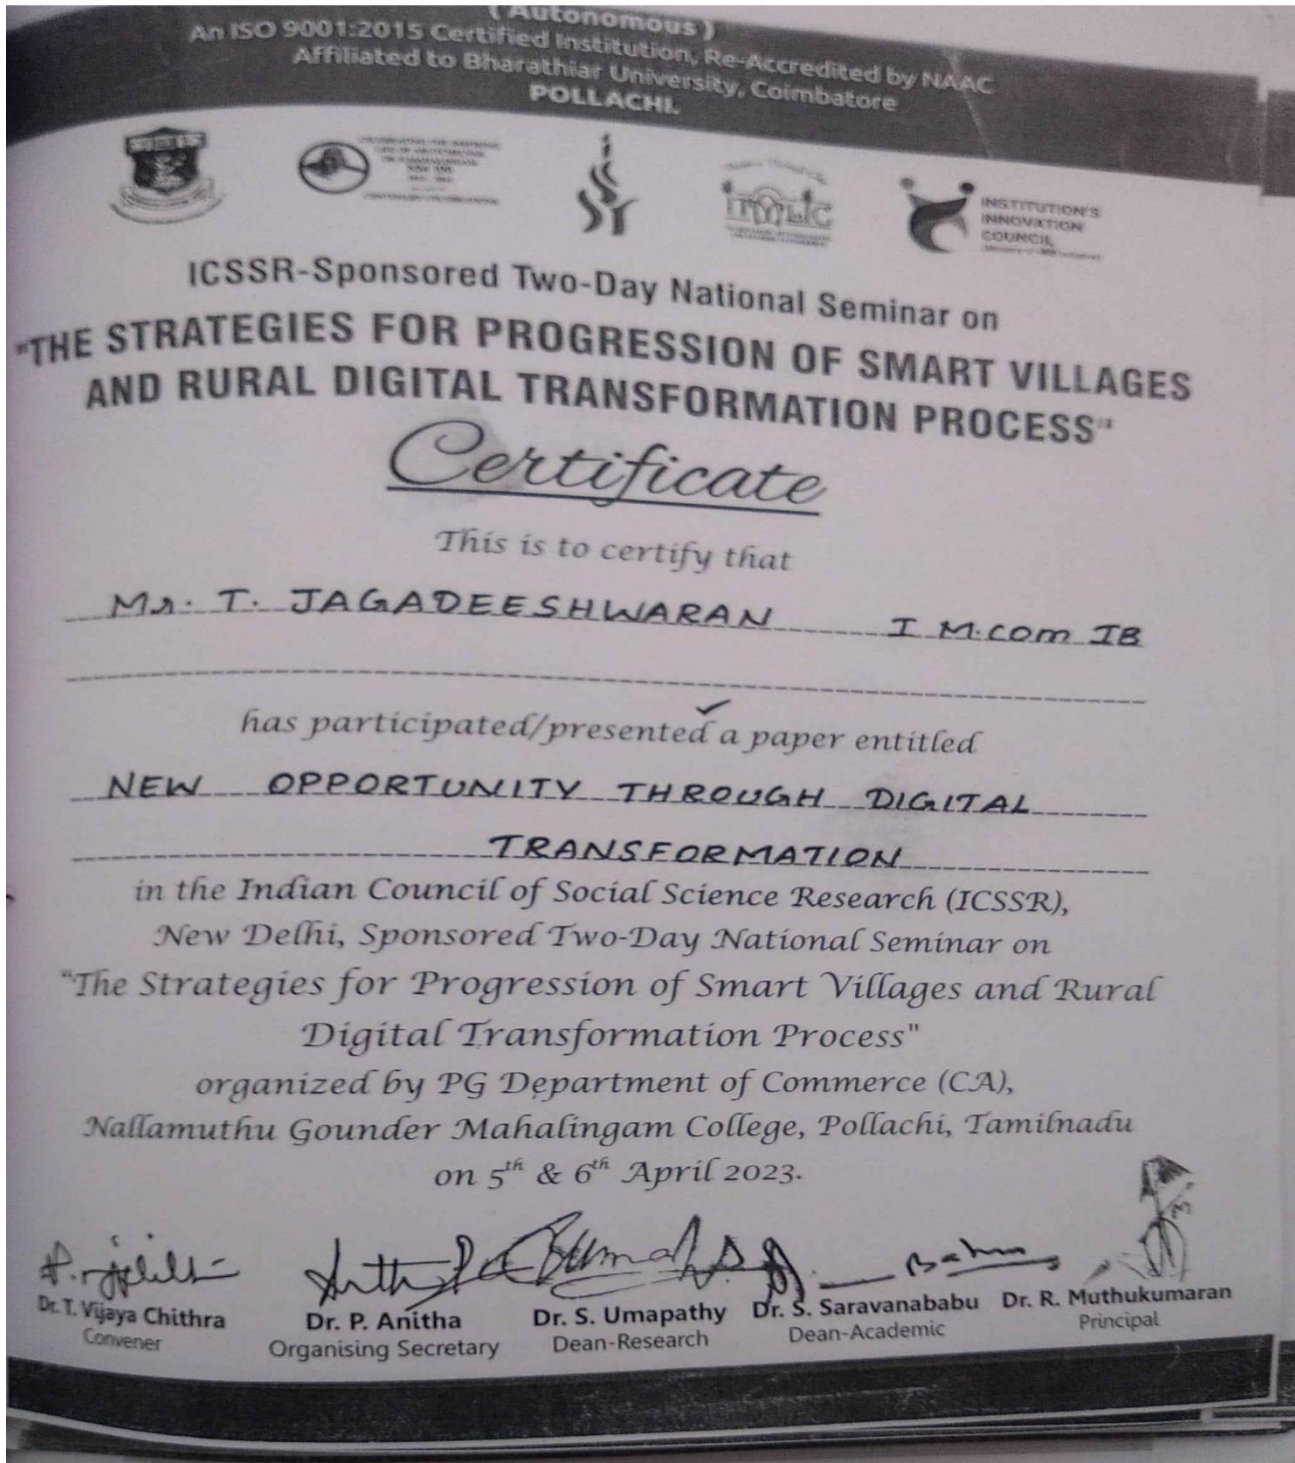

NallamuthuGounderMahalingam College

(An Autonomous Institution, Affiliated to Bharathiar University)

90,PalghatRoad,Pollachi -642001,Coimbatore, Tamil Nadu, India.

95th Rank in NIRF –2023 - Among Colleges in India.