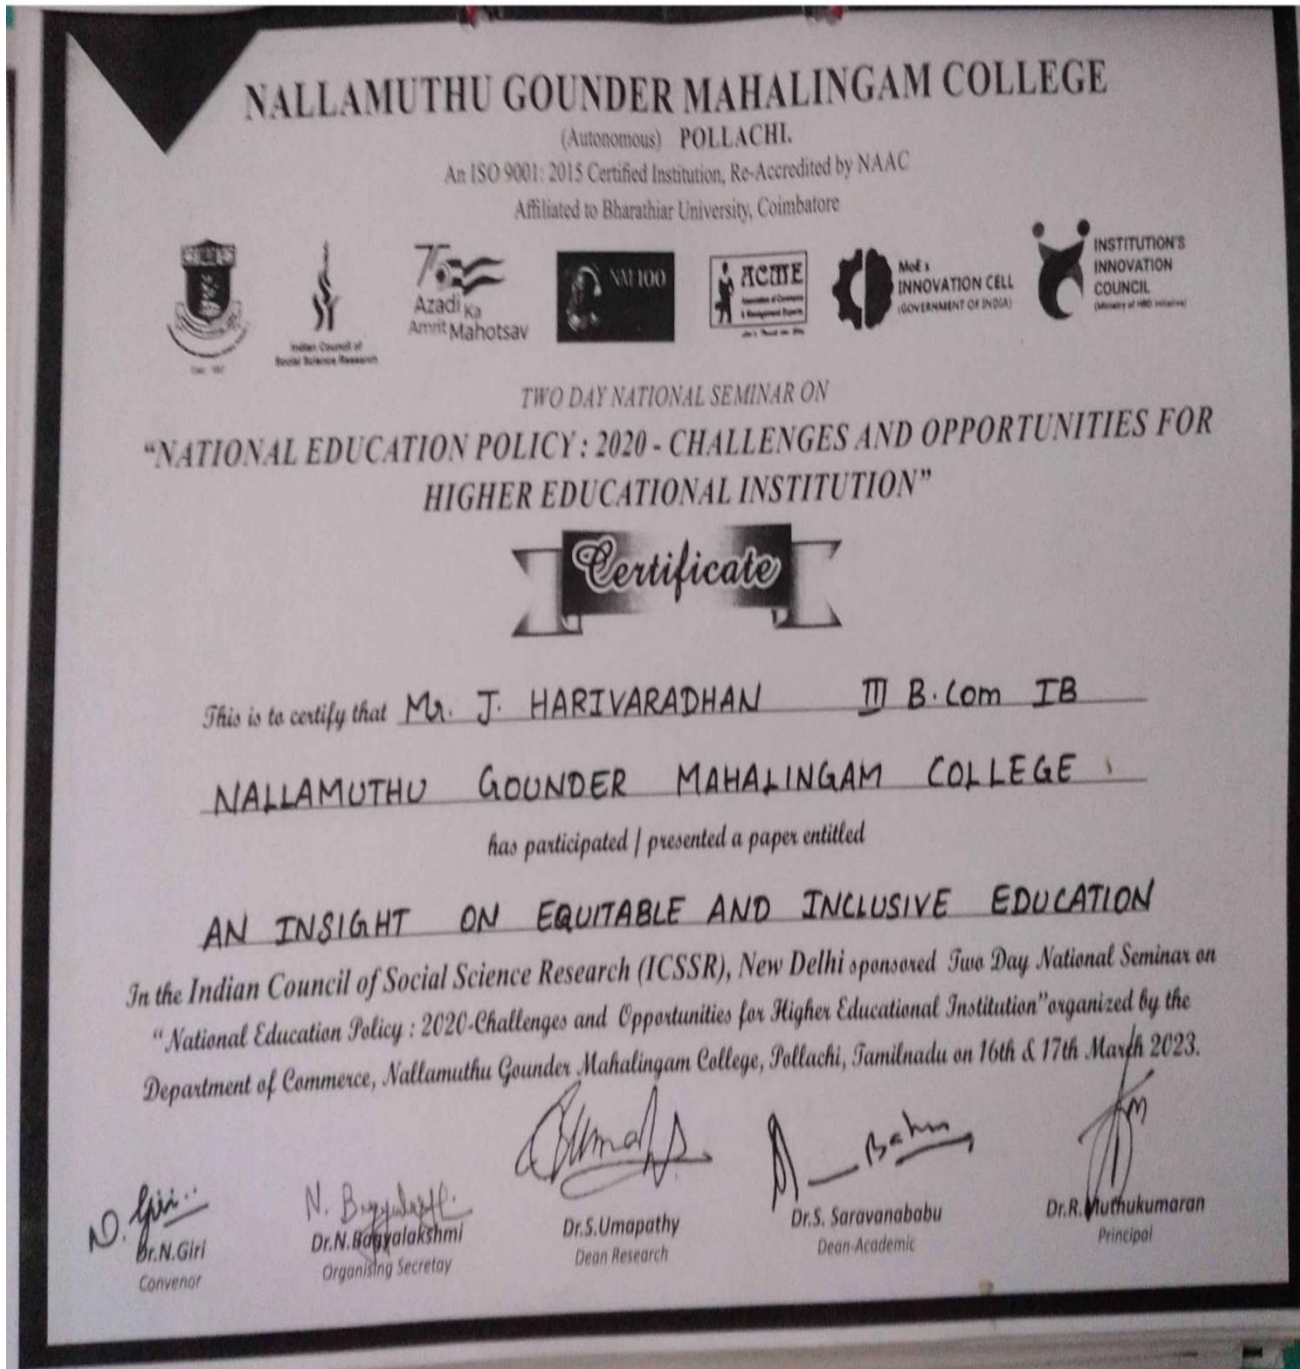

## Nallamuthu Gounder Mahalingam College

(An Autonomous Institution, Affiliated to Bharathiar University)

90, Palghat Road, Pollachi - 642001, Coimbatore, Tamil Nadu, India.

95<sup>th</sup> Rank in NIRF -2023 - Among Colleges in India.