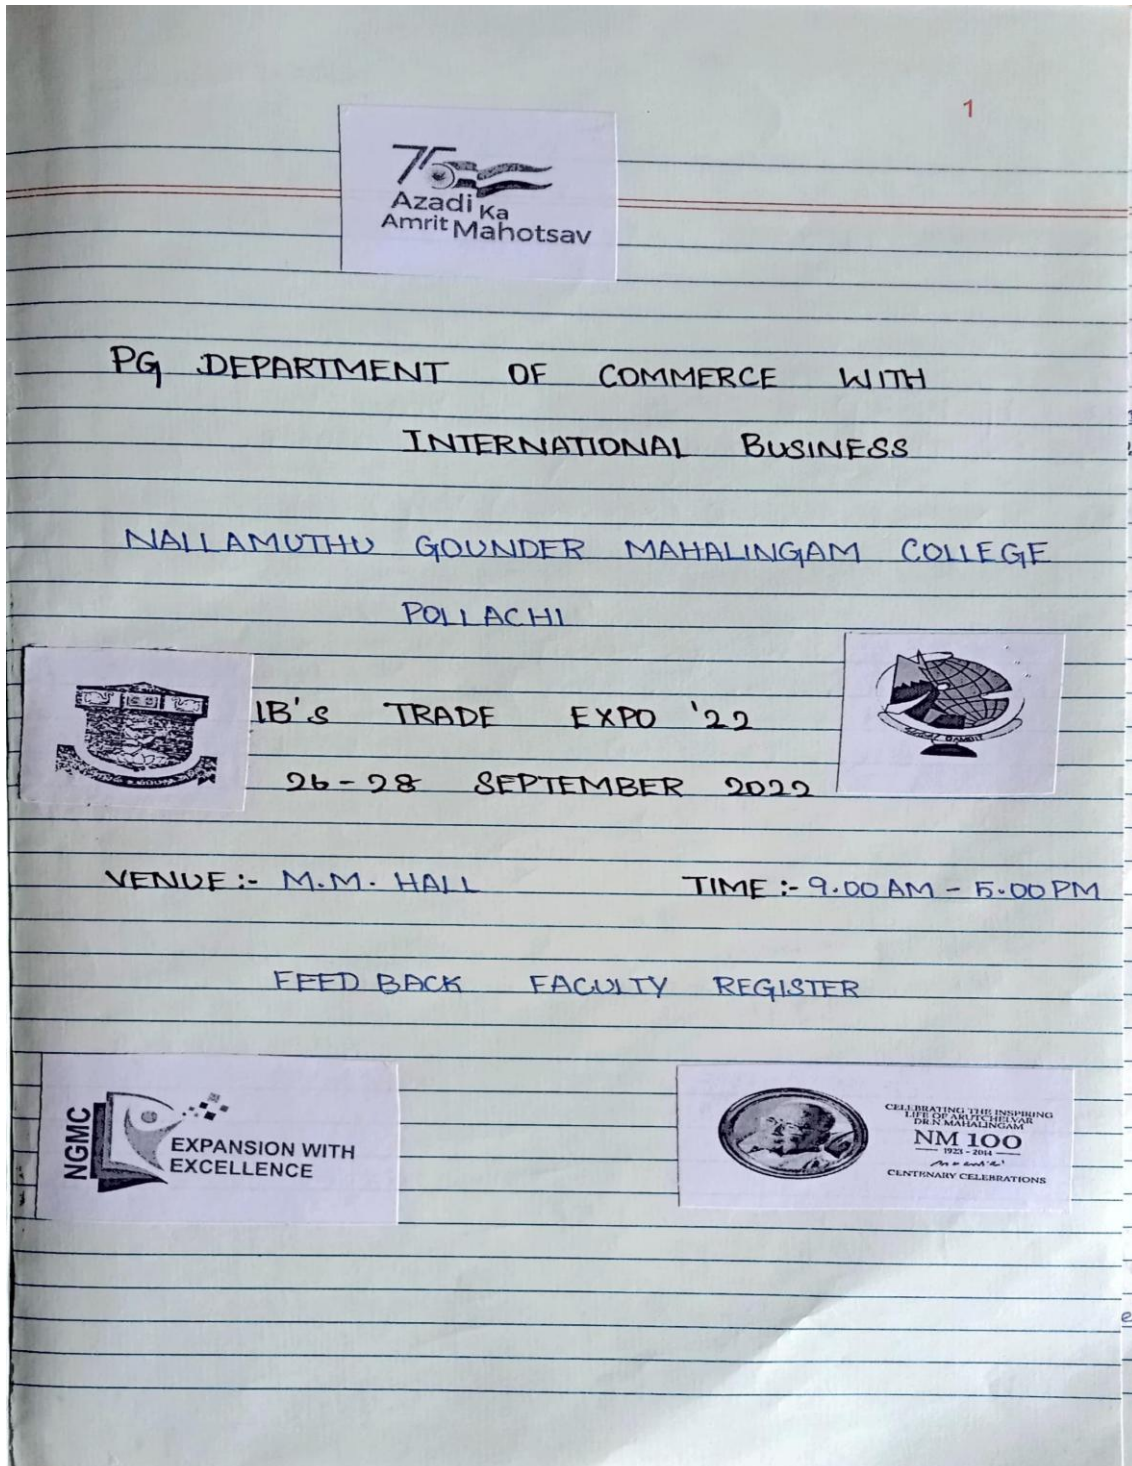

Nallamuthu Gounder Mahalingam College

(An Autonomous Institution, Affiliated to Bharathiar University)

90, Palghat Road, Pollachi - 642001, Coimbatore, Tamil Nadu, India.

95th Rank in NIRF -2023 - Among Colleges in India.

Nallamuthu Gounder Mahalingam College

(An Autonomous Institution, Affiliated to Bharathiar University)

90, Palghat Road, Pollachi - 642001, Coimbatore, Tamil Nadu, India.

95th Rank in NIRF -2023 - Among Colleges in India.

3

Sl. No	NAME OF THE FACULTY & DEPARTMENT	OPINION / SUGGESTIONS
1	Dr. S. Mariammal } UG English (Added)	Innovative Presentation & its need of the hour for younger generation
2	T.V. Sri Vaishnavi Devi	Remarkable Presentation
3	Dr. P. JAYAMANI - Commerce (CA)	Excellent work
4	Dr. S. Prangodi - Commerce - CA	
5	V. PUGA - B.Com [SF]	Well organised
6	Dr. V. Saravanan, Dept. of Physics	Excellent display & very much informative
7	Dr. P. ANANTHIADEVI - Commerce (CA)	Excellent work
8	M. Henry Narwil - French	Nice information
9	Dr. R. Kirthija - English language	Excellent Work
10	Ms. Gowri	Excellent
11	MS. R. Rulika	Excellent
12	MRS. GARETHIMATHI	Good work
13	த.ராஜ்குமார், தமிழ் இலக்கியத்தின்	அனல் தோஷம் அசத்தம்!!
14	Ms. P. SHYDHARTHY - CB	Great Effort
15	S.S. SHANTI - Dept of ce	Excellent & well organised