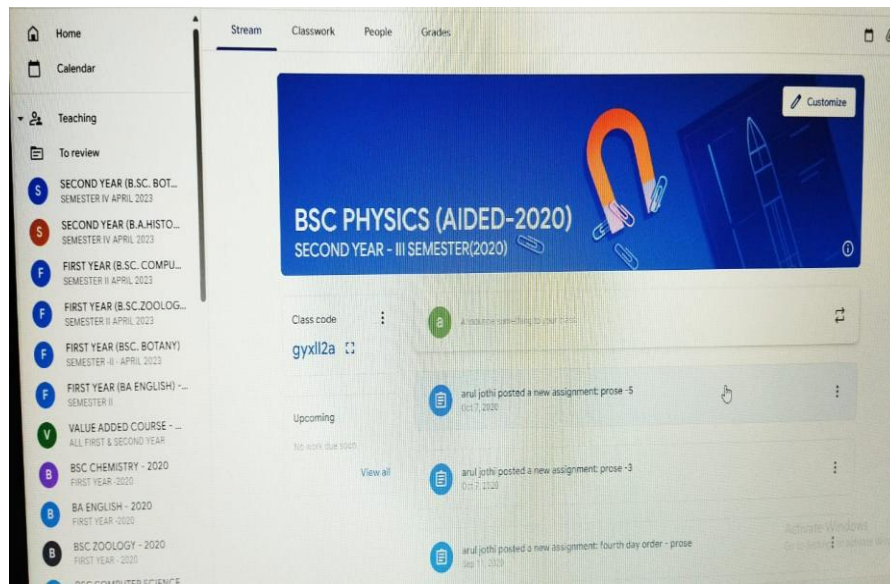

Tamil Language Posted Language-II B. Sc (CS)-Aided- Study Materials in Google Classroom

NallamuthuGounderMahalingam College

(An Autonomous Institution, Affiliated to Bharathiar University)

90,PalghatRoad,Pollachi -642001,Coimbatore, Tamil Nadu, India.

95th Rank in NIRF –2023 - Among Colleges in India.