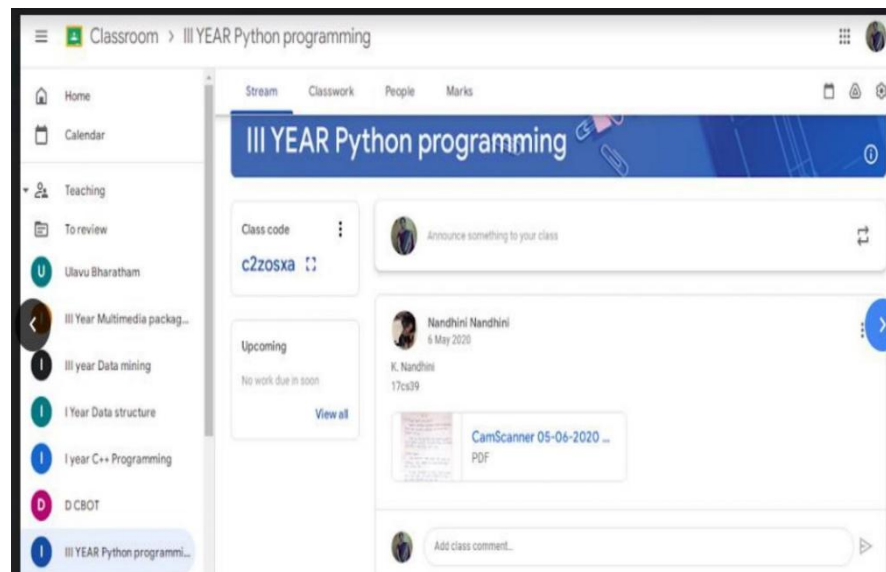

III-B. Sc (CS)-Aided– Posted Study Materials in Google Classroom