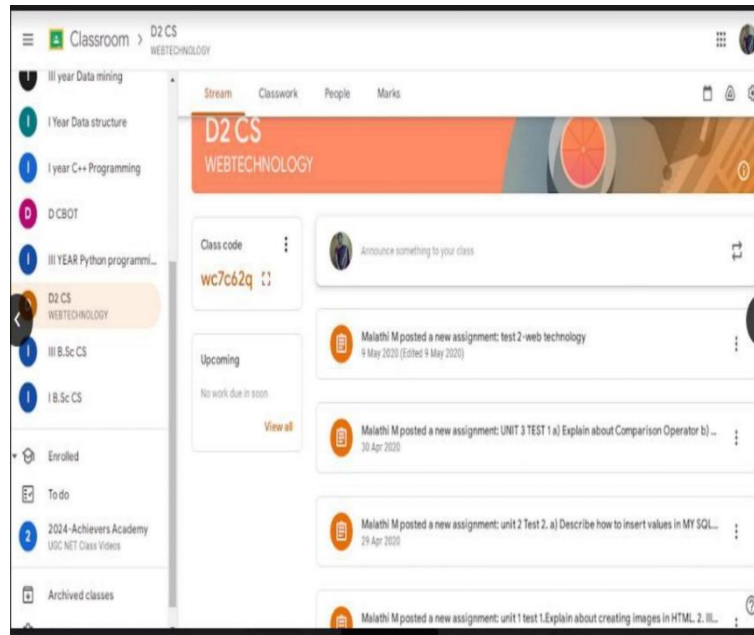

III-B. Sc (CS)-Aided– Posted Python Programming Study Materials in Google Classroom

NallamuthuGounderMahalingam College

(An Autonomous Institution, Affiliated to Bharathiar University)

90,PalghatRoad,Pollachi -642001,Coimbatore, Tamil Nadu, India.

95th Rank in NIRF –2023 - Among Colleges in India.

II-B. Sc (CS)-Aided– Posted Webtechnology Study Materials in Google Classroom