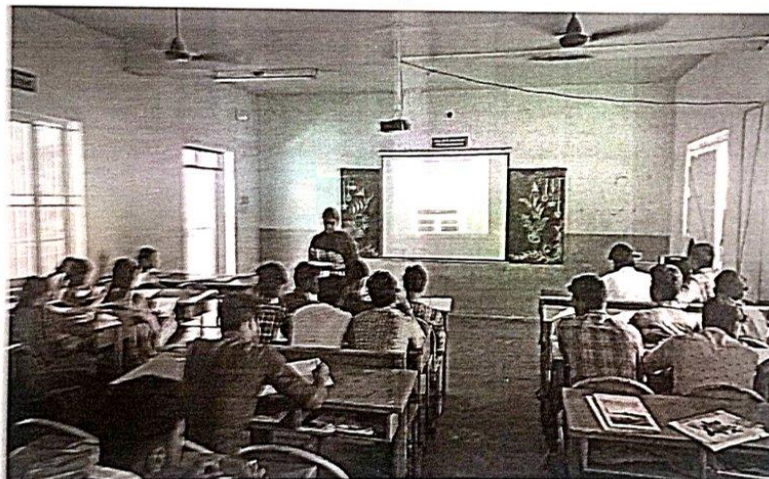

Nallamuthu Gounder Mahalingam College

(An Autonomous Institution, Affiliated to Bharathiar University)

90, Palghat Road, Pollachi - 642001, Coimbatore, Tamil Nadu, India.

95th Rank in NIRF – 2023 - Among Colleges in India.

2018-19

NALLAMUTHU GOUNDER MAHALINGAM COLLEGE (AUTONOMOUS), POLLACHI

DEPARTMENT OF INFORMATION TECHNOLOGY

2.2.1 – STUDENTS CENTRIC

Peer Teaching by Advanced Learners

Date : 20-09-2018

PRINCIPAL
N.G.M. COLLEGE, POLLACHI