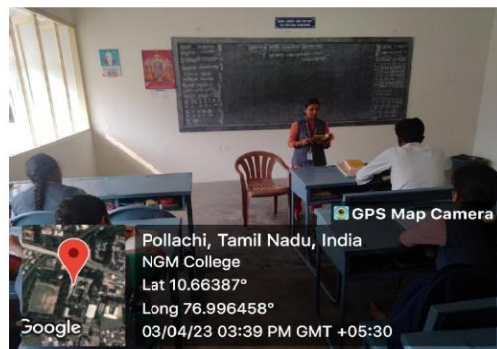

Nallamuthu Gounder Mahalingam College

(An Autonomous Institution, Affiliated to Bharathiar University)

90, Palghat Road, Pollachi - 642001, Coimbatore, Tamil Nadu, India.

95th Rank in NIRF – 2023 - Among Colleges in India.

DEPARTMENT OF TAMIL LITERATURE

2022-2023

Department of Tamil Literature

PEER TEACHING -2022 -2023

S.No	Date	Name of the students took class	Benefited Class	Subject	No. of Benificeires
1.	9.11.2022	E.Preethi	II B.A Tamil	Bhakthi Illakiyam	31
2.	10.11.2022	V.Hemalatha	II B.A Tamil	Bhakthi Illakiyam	30
3.	10.11.2022	R.Narasima Moorthi	II B.A Tamil	Bhakthi Illakiyam	30
4.	21.11.2022	B.Manibharathi	I B.A Tamil	Ara Ilakkiyam	43
5.	10.01.2023	S.Pradeepa	III B.A Tamil	Pathu pattu	43
6.	20.01.2023	M.Gopalakrishnan	III B.A Tamil	Sutrulaviyal	44
7.	03.04.2023	Subalakshmi	I B.A Tamil	Nannool	40
8.	03.04.2023	Kaviya	I B.A Tamil	Tamil illakia varalaru	40

HOD

மாண்புமிகு தலைவர், தமிழ் இலக்கியத் துறை
செயலகம் & பேரவை
புத்தக அறவை, கல்வி அமைச்சு
கொழும்புத்தலை - 642 001

Principal

Dr. R. MUTHUKUMARAN,
M.A., M.Phil., B.Ed., Ph.D.,
PRINCIPAL
N.G.M. College, Pollachi - 642 001
Coimbatore District

Nallamuthu Gounder Mahalingam College

(An Autonomous Institution, Affiliated to Bharathiar University)

90, Palghat Road, Pollachi - 642001, Coimbatore, Tamil Nadu, India.

95th Rank in NIRF – 2023 - Among Colleges in India.