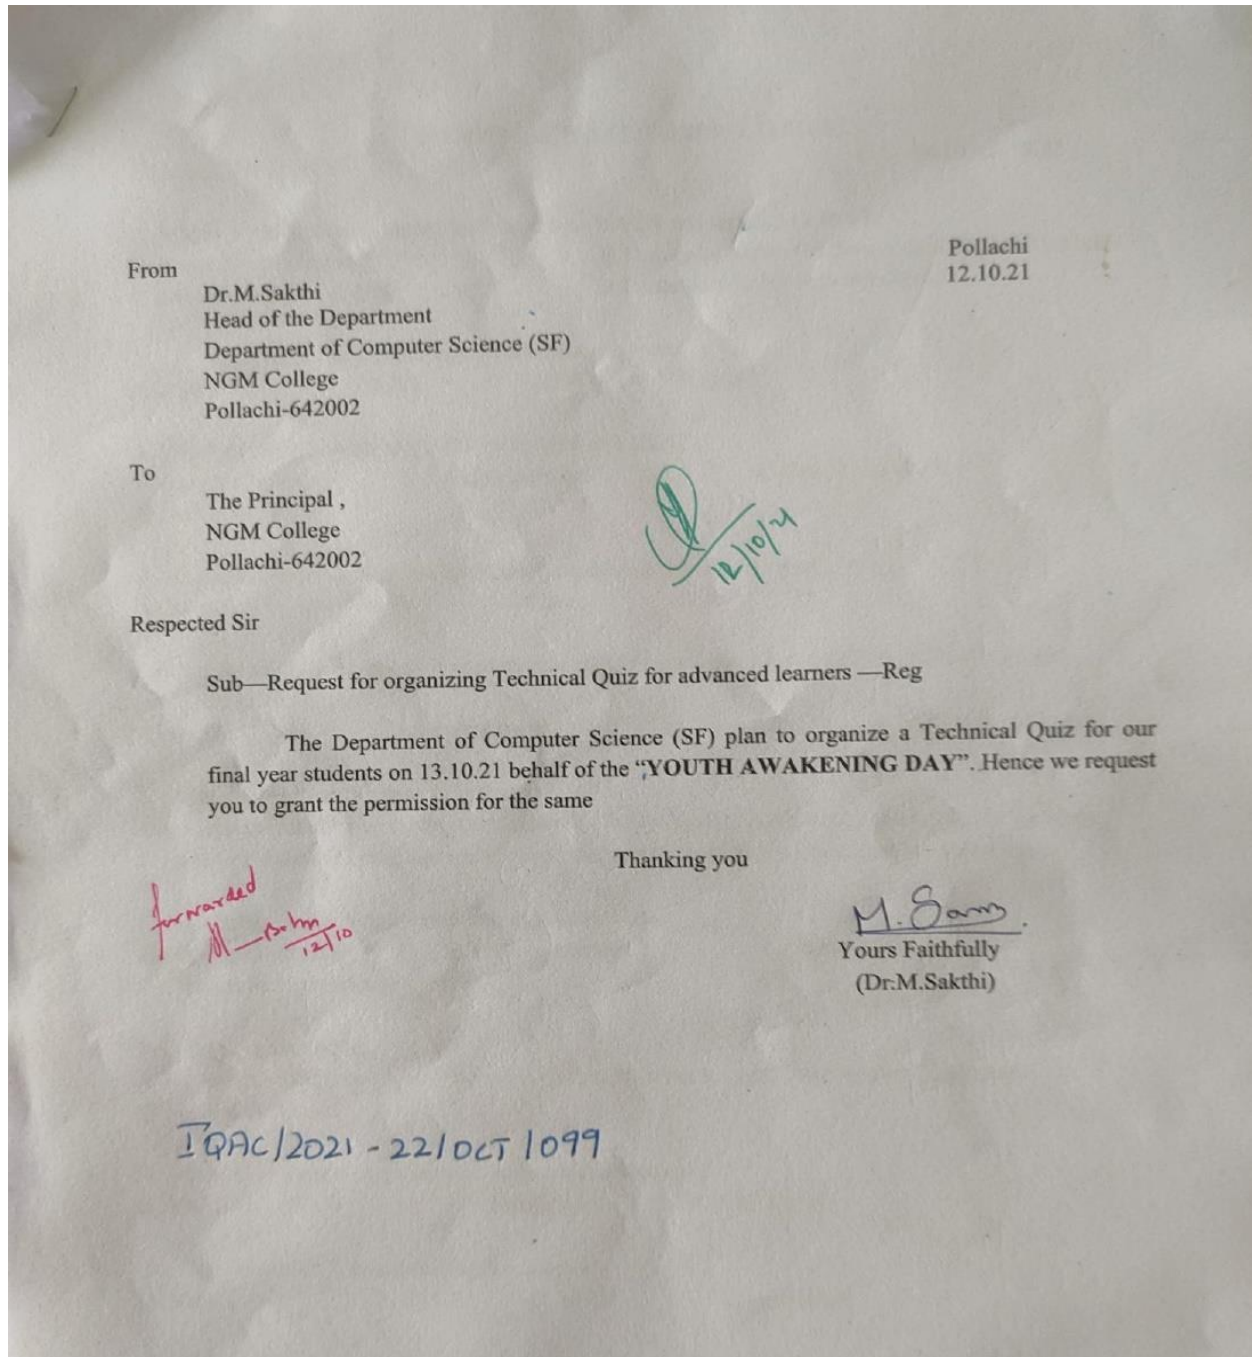

Nallamuthu Gounder Mahalingam College

(An Autonomous Institution, Affiliated to Bharathiar University)

90, Palghat Road, Pollachi - 642001, Coimbatore, Tamil Nadu, India.

95th Rank in NIRF -2023 - Among Colleges in India.

Criterion II: - Teaching Learning and Evaluation

Key Indicator: 2.2

Metric: 2.2.1 Link for Additional Information

Technical Quiz